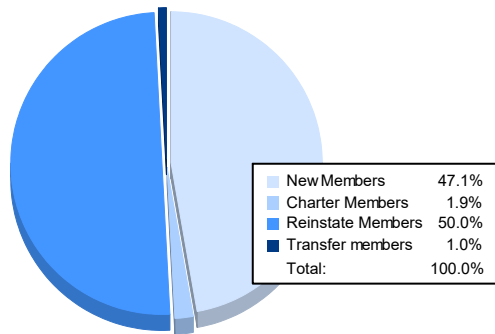

Year	New Clubs	Dropped Clubs	Gain/ Loss Clubs	New Members	Charter Members	Reinstate Members	Transfer Members	Total Member Added	Total Members Dropped	Gain/ Loss Members
2017-2018	0	5	-5	50	0	2	0	52	196	-144
2018-2019	0	0	0	68	0	20	2	90	60	30
2019-2020	0	0	0	37	0	4	1	42	70	-28
2020-2021	0	3	-3	25	0	25	0	50	119	-69
2021-2022	0	0	0	49	2	52	1	104	77	27
<b>Average</b>	<b>0</b>	<b>2</b>	<b>-2</b>	<b>46</b>	<b>0</b>	<b>21</b>	<b>1</b>	<b>68</b>	<b>104</b>	<b>-37</b>

### Membership Composition June 2022 Cumulative